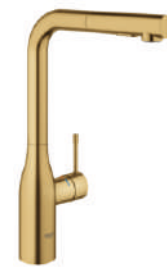

BRUSHED COOL SUNRISE
30270GN0

1899 zł